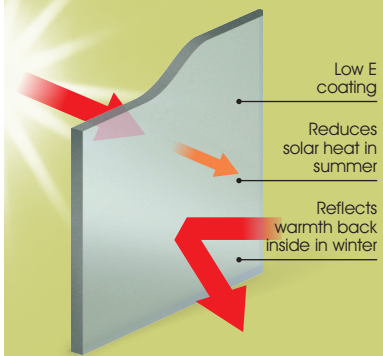

Energy

Affordable energy efficient glass with active insulation technology

Description

SmartGlass™ is a range of single glazed toughenable Low E products offering insulation and a choice of solar protection, with low reflectivity ideally suited to the demands of Australian residential applications. SmartGlass provides excellent performance and versatility for single glazed windows.

SmartGlass has been selected for Australian climate conditions to assist in achieving energy Star Ratings for home designs, whilst still capturing natural light and views. Manufactured using hardcoat Low E coating for excellent durability and ease of processing and handling.

Features and Benefits

- ◆ Low E insulation with a choice of solar protection performance for residential applications
- ◆ Provides a straight forward energy efficient alternative to ordinary glass
- ◆ Durable pyrolytic Low E coating ideal for single glazing
- ◆ Low reflectivity
- ◆ Can be toughened for Grade A Safety glass
- ◆ Suitable for most standard single glazed window frames

SmartGlass™

As you can see in this actual thermal image, SmartGlass reflects heat back into the room, helping keep occupants warm when it's cold outside.

Compare this to the ordinary glass window, where heat freely escapes to the outside.